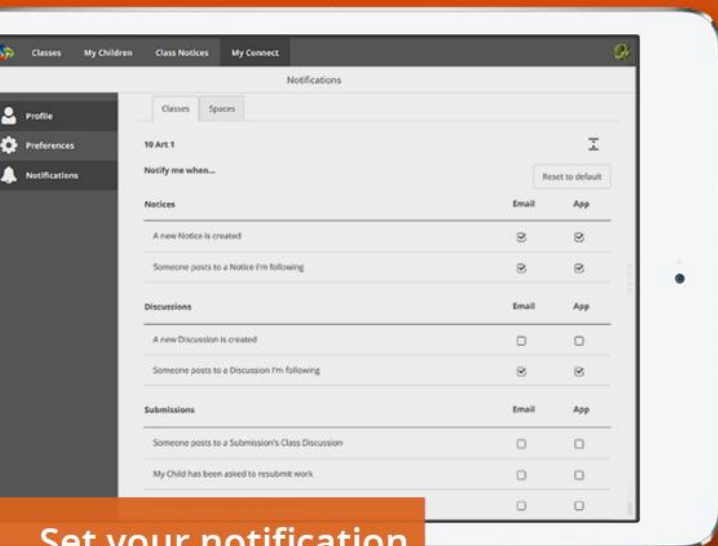

**CONNECT NOW**  
For Parents

The convenience of  
Connect in the palm  
of your hand

Department of  
Education

# CONNECT NOW

A free mobile app that displays all the latest activity from your children's classes.

- read notices, view class photos and discussions
- post a comment directly from your mobile device
- access attachments