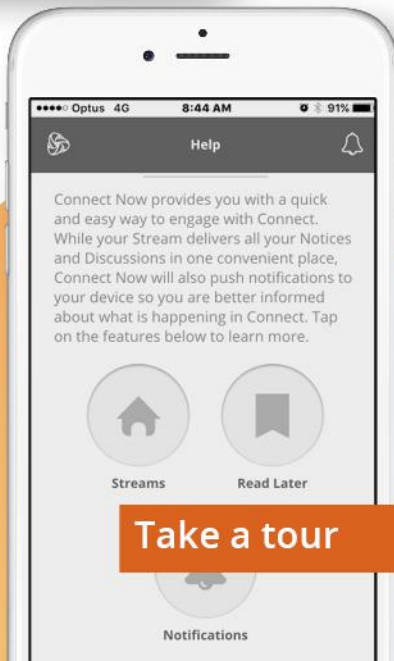

Login to  
**CONNECT NOW**

Enter P number and password

If you can't  
remember your login  
details please contact  
your school

Take a tour

Wherever You Are,  
**Connect Now**

If you would like to  
know more about Connect  
please contact your school

**CONNECT NOW**  
For Parents

The convenience of  
Connect in the palm  
of your hand

Department of  
Education

# CONNECT NOW

A free mobile app that displays all the latest activity from your children's classes.

- read notices, view class photos and discussions
- post a comment directly from your mobile device
- access attachments